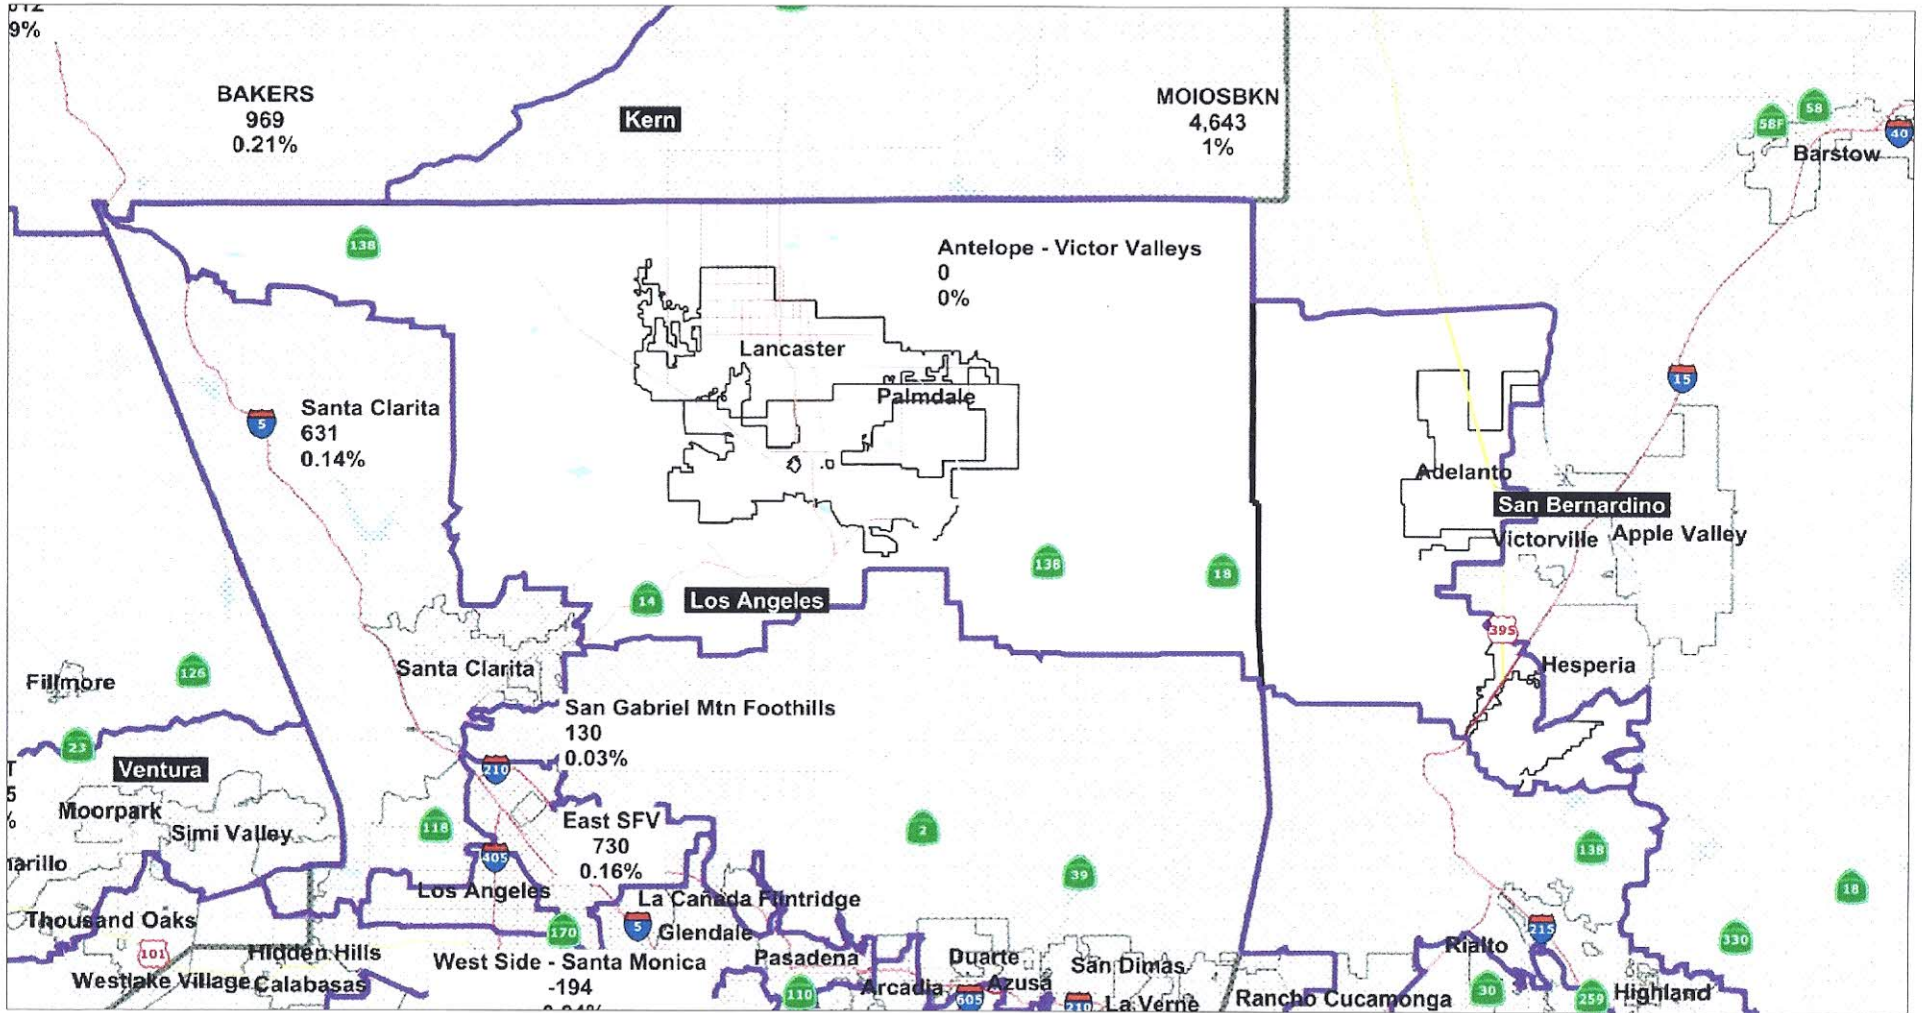

California State Assembly - Antelope-Victor Valleje

California Congressional - Antelope V - Santa Clarita